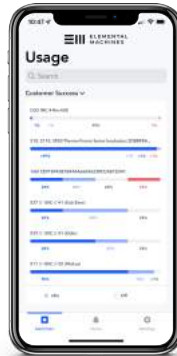

Usage Platform

On or off, it's on the record.

Empowers agile operations to monitor real-time and historic usage to guide the service, relocation, removal, and purchase of lab equipment to optimize capital and operating resources.

Element-U

(Model EU2)

Battery-operated
Clamps to power cord
Cellular backup

EM Cloud Dashboard

Visualize equipment usage
anytime and anywhere,
even on your mobile device.

Data Interface

API integrates the secure sharing
of data to your LIMS, ELN, QMS,
or other software databases